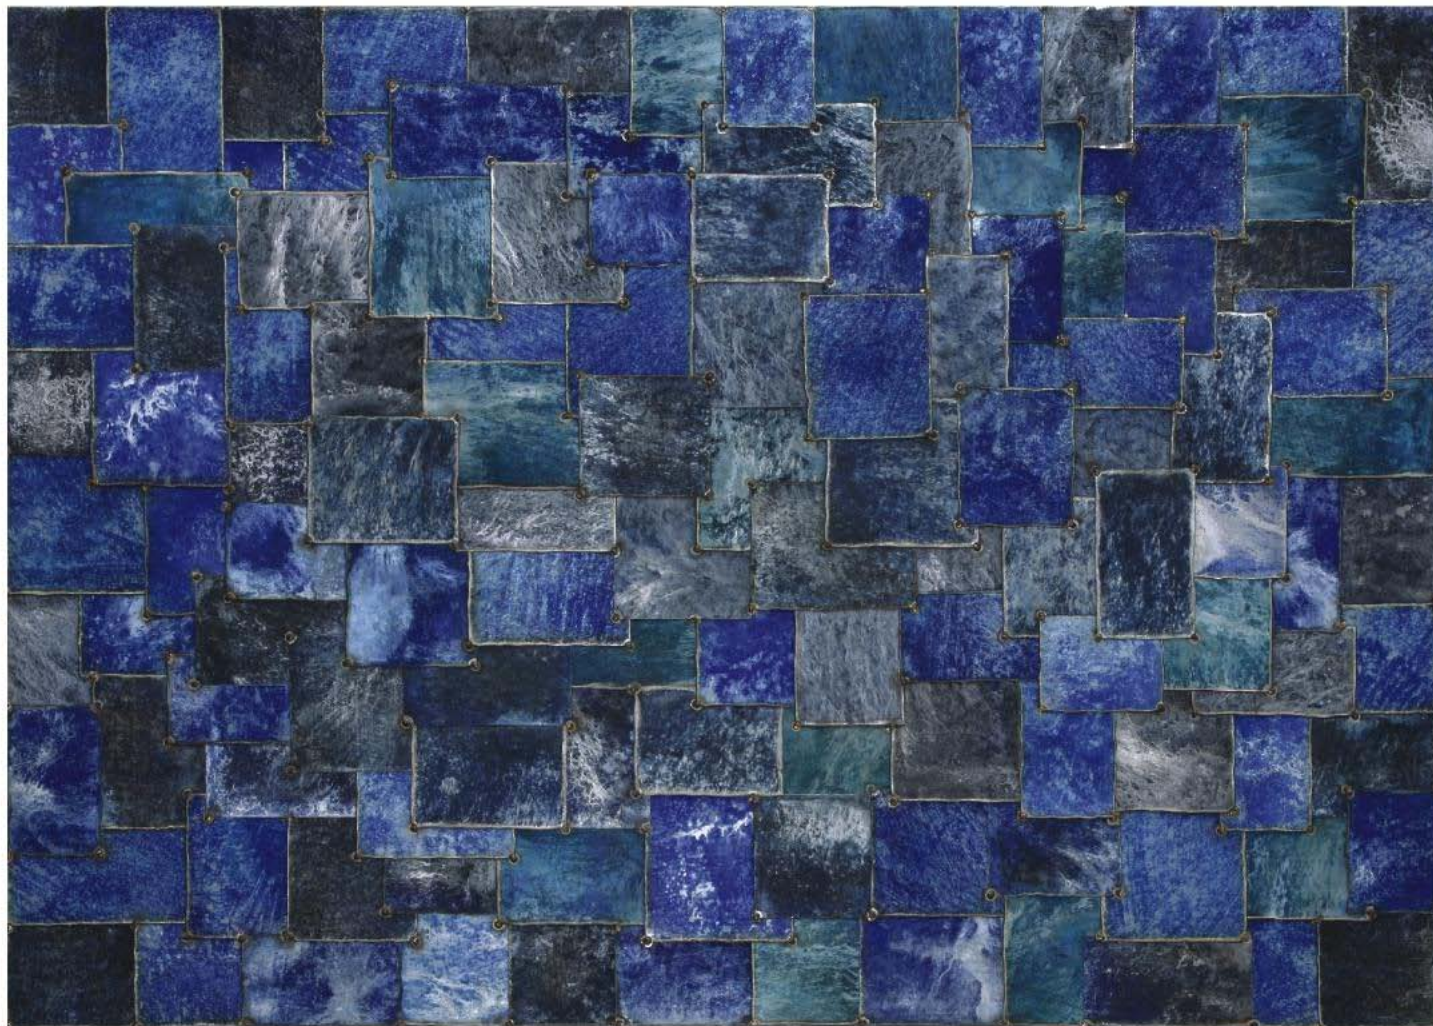

Sundaram Tagore Gallery

A **New York**
547 West 27th Street
New York, NY 10001

A **Beverly Hills**
9606 South Santa Monica Blvd
Beverly Hills, CA 90210

A **Hong Kong**
57-59 Hollywood Road
Central, Hong Kong

T (+1) 212 677 4520
F (+1) 212 677 4521
E gallery@sundaramtagore.com
W www.sundaramtagore.com

T (+1) 310 278 4520
F (+1) 310 278 4525
E beverlyhills@sundaramtagore.com

T (+852) 2581 9678
F (+852) 2581 9673
E hongkong@sundaramtagore.com

• Susan McCaffrey
Gina Im

• Rebecca Costanzo
Jaclyn Epstein

• Faina Goldstein
Hilary Ma

Nathan Slate Joseph • Night with Rajasthan • 2007 • pure pigment on galvanized steel • 152 x 213 cm