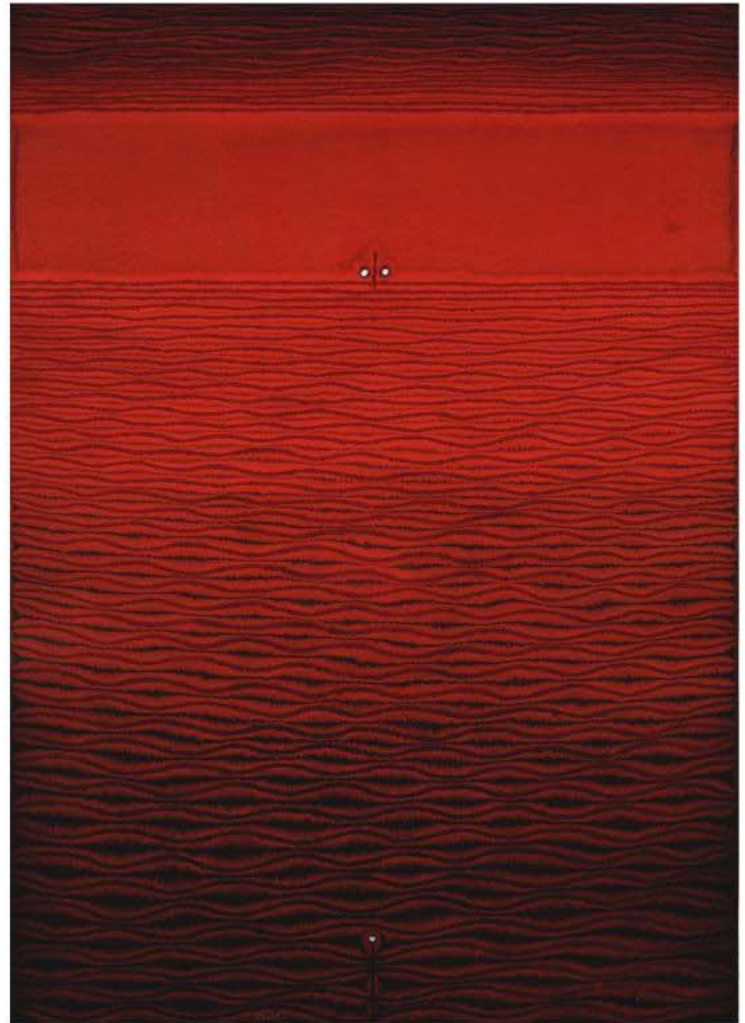

PROFILE

Established in 2000, Sundaram Tagore Gallery is devoted to examining the exchange of ideas between western and non-western cultures. We focus on developing exhibitions and hosting non-for-profit events that engage in spiritual, social and aesthetic dialogues.

ARTISTS AT ARTSINGAPORE

Holland Fre Ilgen

India SuLhankar Banerjee . Natvar Bhavsar . Sohan Qadri . Anil Revi

Israel Nathan Slate Joseph

Japan Hiroshi Senju

Korea Ho Sook Kang

Mexico Ricardo Mazal

USA Joan Vennum . Judith Murray . Ken Heyman . Lee Waisler . Memil Wagner . Stan Gregory

Susan Weil

ARTISTS REPRESENTED

UK Michael Petry

USA Betty Weiss . Frances Barth

Sohan Qadri • Amrita • 2007 • ink and dye on paper • 140 x 99 cm