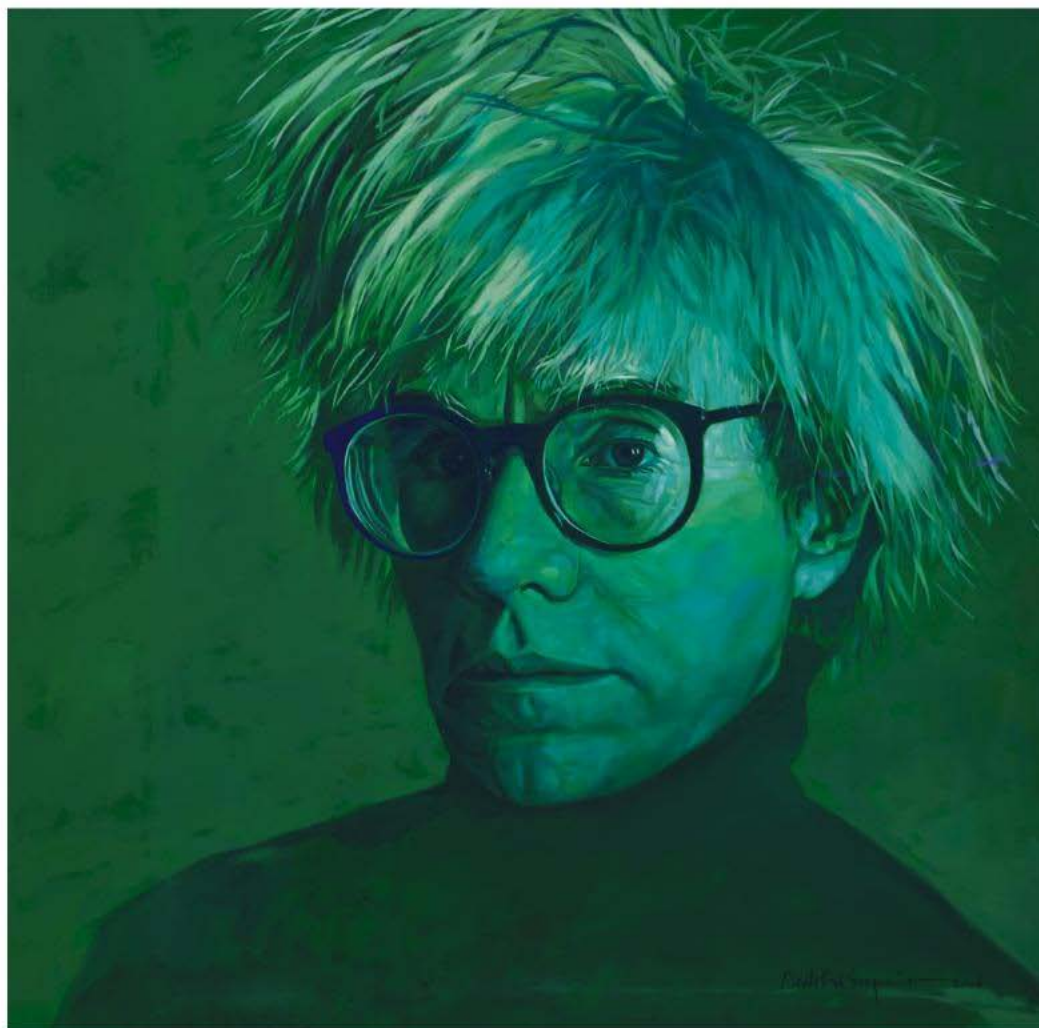

Vanessa Art Link

PROFILE

Vanessa Art Link is the expansion of once known as Vanessa Art House established in 2002 by Mrs. Vanessa Sutanto. Both have similar vision of "presenting the world of Indonesian Fine Art to its international audiences". Since 2005, it is conveniently located at the heart of Jakarta's central business district, Kuningan, occupying more than 300 meter square of white cube art space.

ARTISTS AT ARTSINGAPORE

China Bai Yiluo . Qiu Shihua . Shi Jianmin . Shi Jing . Shi Jinsong . Zheng Delong
Indonesia Astari . Dede Eri Supria . FX Harsono . Gede Puja . Haris Purnomo . Ivan Sagita
Nurdian Ichsan . Pintor Sirait . Titarubi . Wayan Suja . Willy Himawan

• July Kumalawati
Peng Hui

Dede Eri Supria • Andy Warhol in Green • 2008 • oil on canvas • 140 x 140 cm

Shi Jing • Zhang Xiawei • 2008 • oil on canvas • 190 x 125 cm